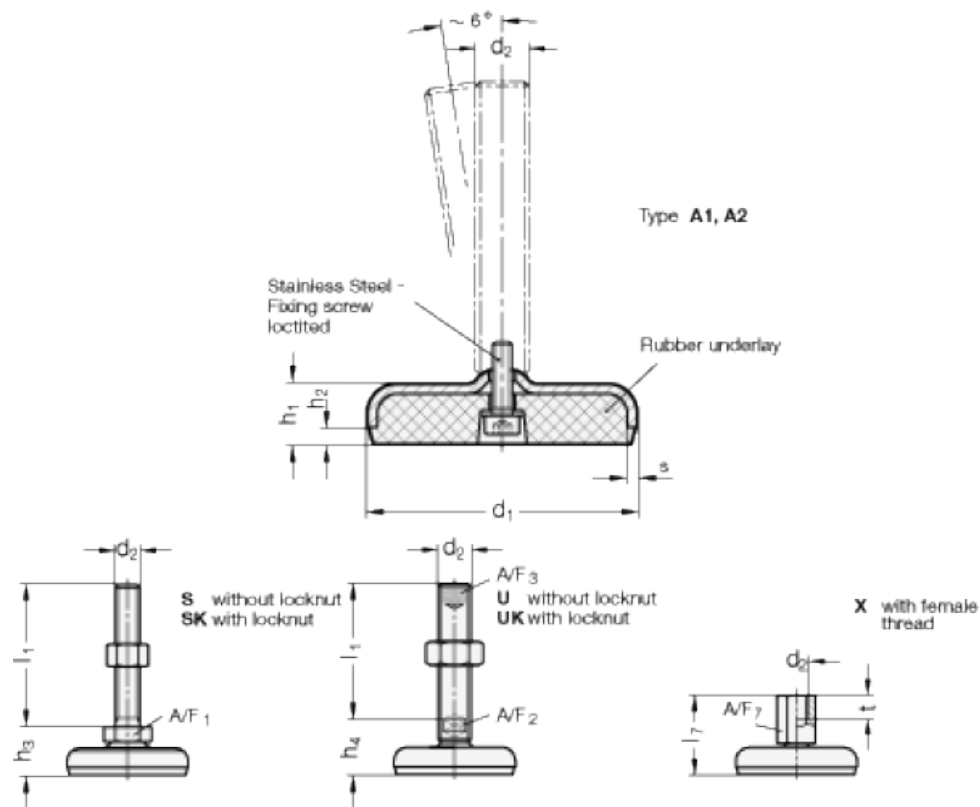

Article number: 2030120M24100A1UK

Description: E+G levelling foot
GN 30-120-M24-100-A1-UK

Note: UK With nut, Hexagon socket at the top, Wrench flat at the bottom

Measures

A/F2 = 19

s = 4

A/F3 = 12

d1 = 120

d2 = M24

h1 = 22

h2 = 6

h4 = 42

l1 = 100